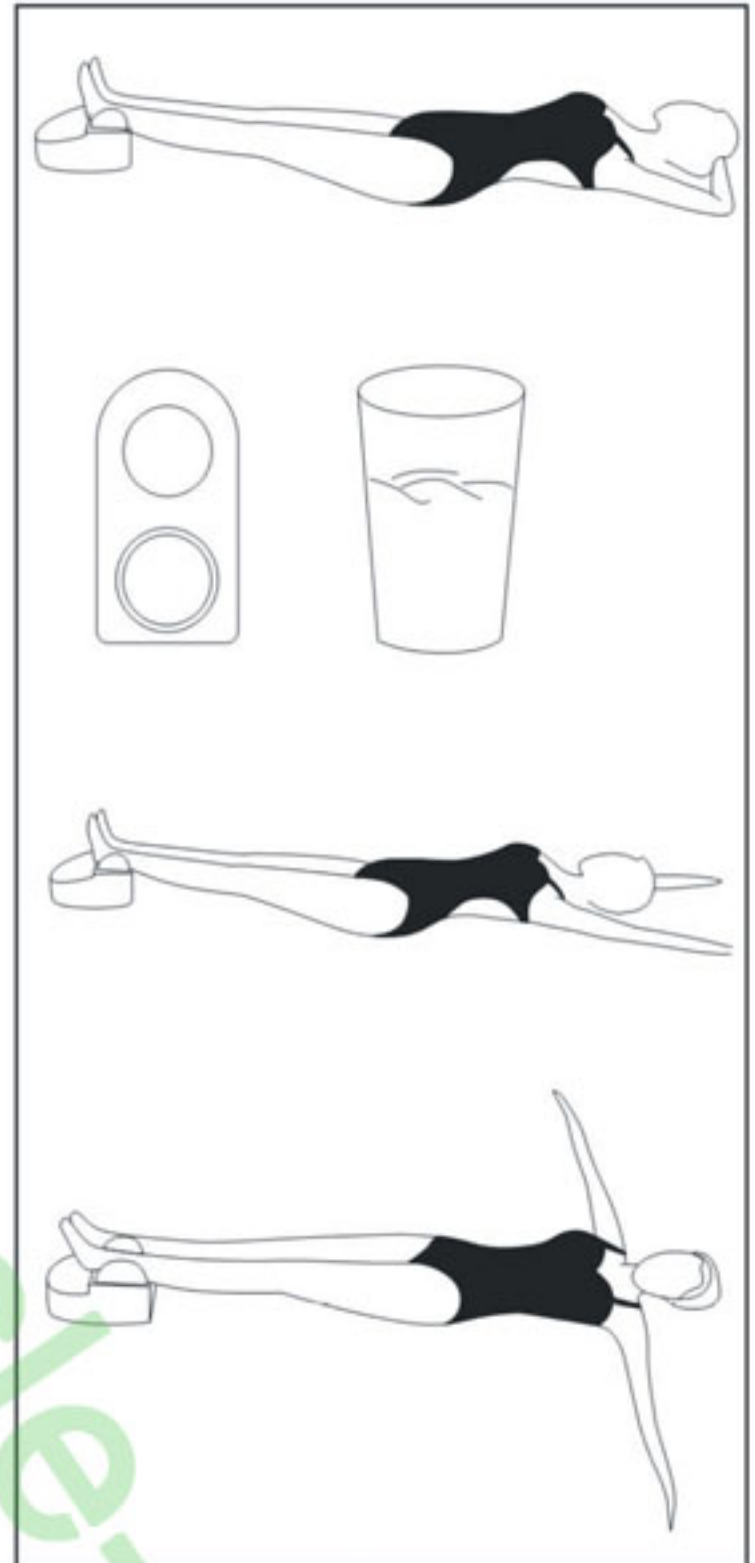

OPERATION INSTRUCTION

1. Using Method

1) Place the machine on a flat and stable surface and insert the plug into the power.
2) Remove your shoes and please lay a small hand towel under the ankle if your ankle experience discomfort turning using . Drink a cup of warm water before lying down.
3) Place this machine so that the large par of the machine is lacing towards you body. Then place both ankles in their own separate ankle support groove and relax your whole body naturally.
4) When the session is finished, keep the previous position 2-3 minutes. Otherwise you will be dizzy. Then slowly lean to one side and stand up. Just at this moment, you can feel ringling throughout the whole body. Which is a signal that your blood circulation has been accelerated.
5) Keep lying down another 3-5 minutes after using it. After standing up, you can drink another cup of water to make up for the lost water from the body and accelerate internal circulation.