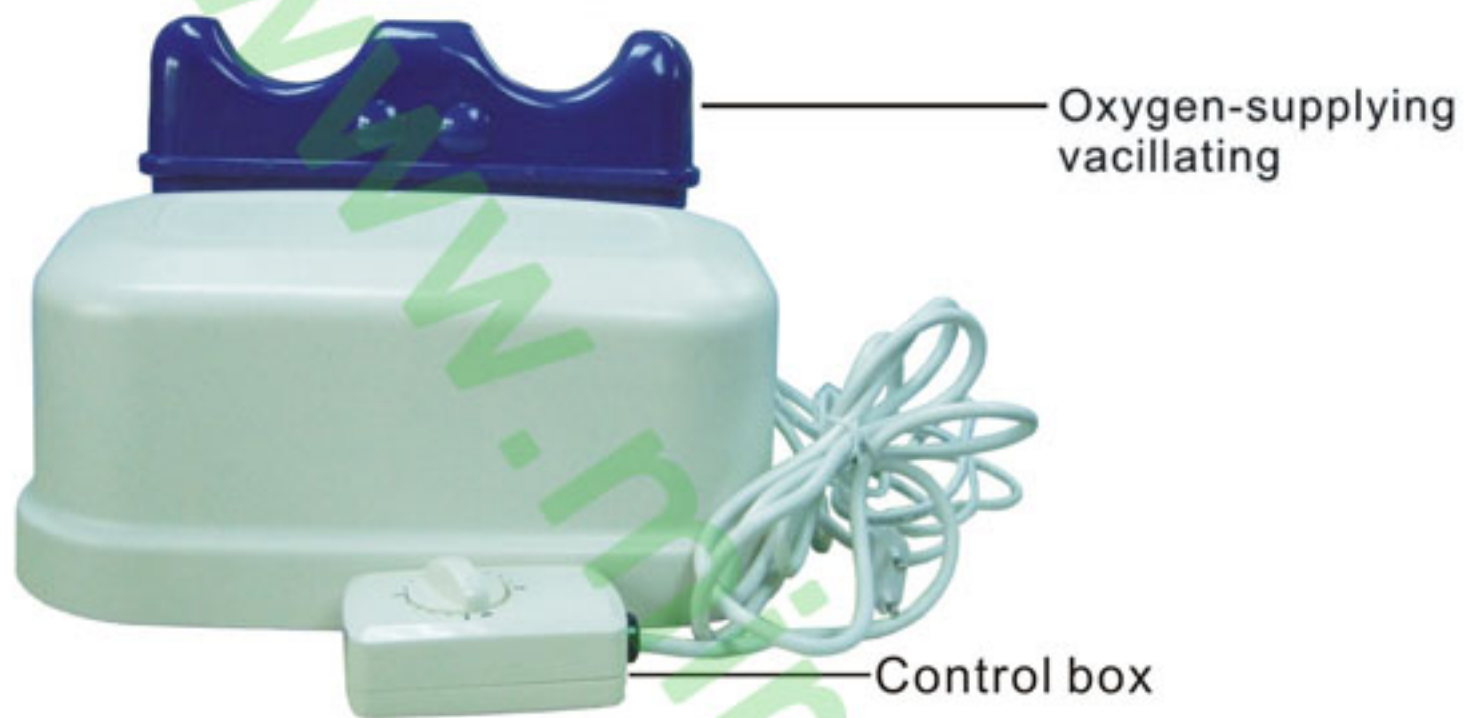

# SWING MACHINE

MODEL NO.: MJ-1005A

**USER MANUAL**

Enlarged blood vessle

1. throw: about 138times/min/138cm
2. height:about 31cm